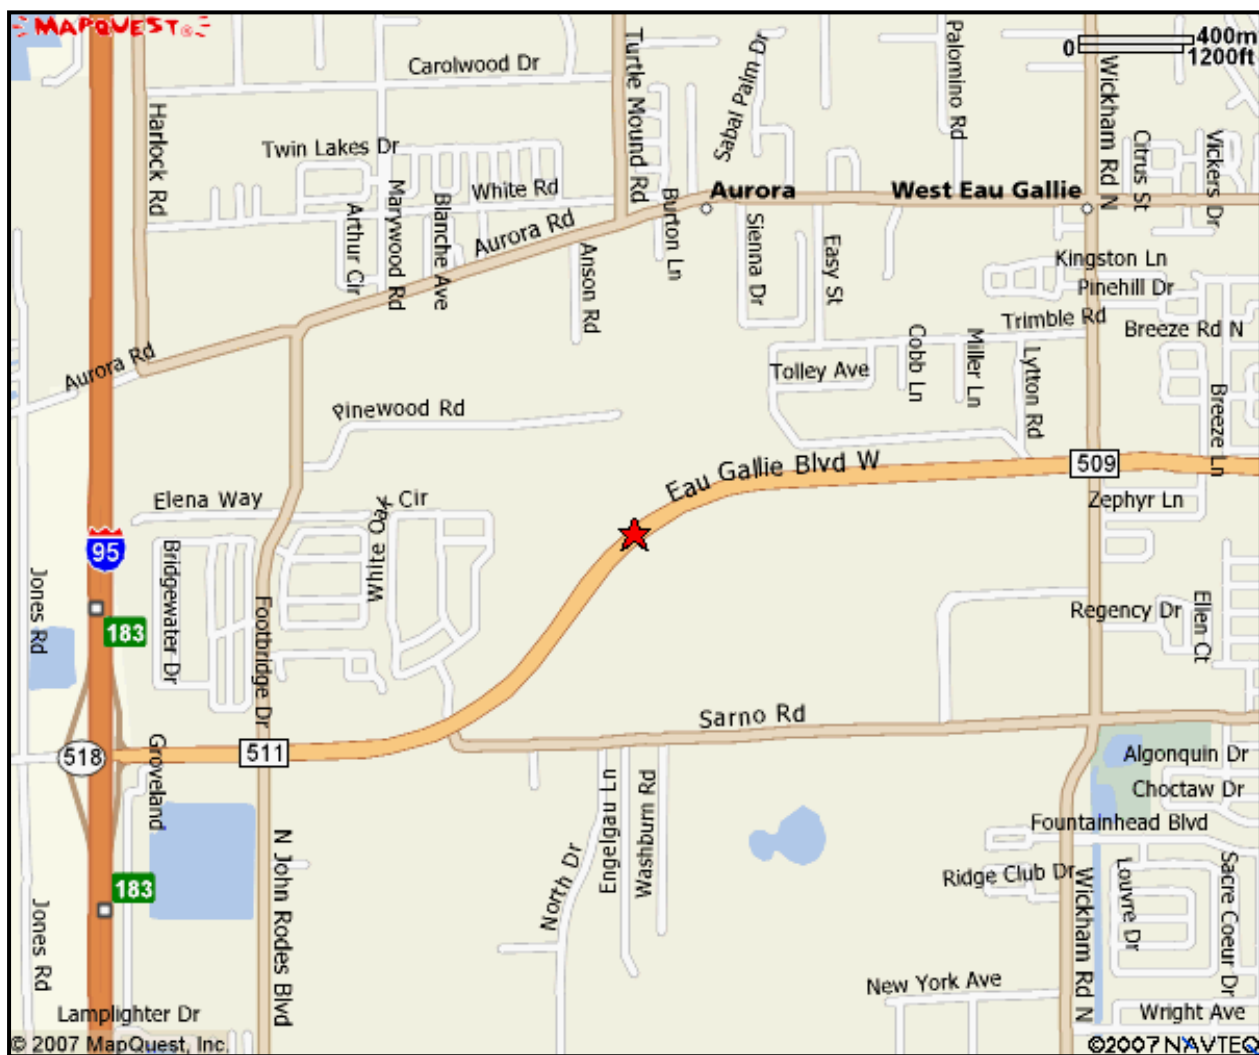

#### **Directions:**

- I-95 to Exit 183 (Co. 518; Eau Gallie Blvd.), turn East
- 1 mile, turn left into the Eagle Harbor entrance
- Make an immediate right turn into our parking lot

3800 W. Eau Gallie Blvd., Suite 105, Melbourne, FL 32934  
321.259.7111  
Fax 321.259.7222